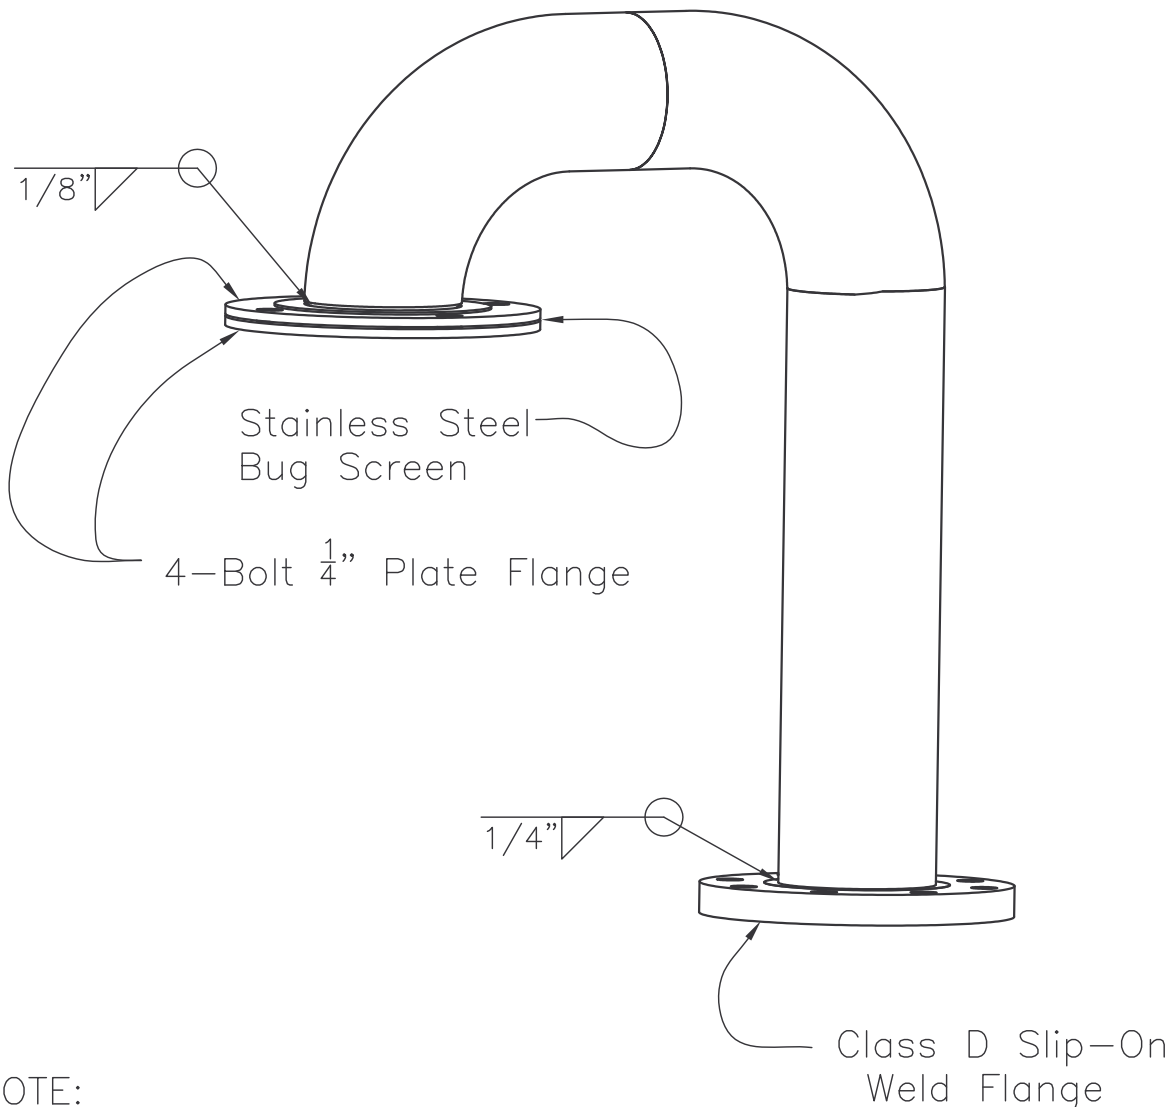

4", 8" & 10" Vent Pipe *Placer Waterworks Inc.*

1325 Furneaux Road
Plumas Lake, CA. 95961
(530) 742-9675

NOTE:

3" ϕ Pipe – 24" Tall
4" ϕ Pipe – 36" Tall
8" ϕ & 10" ϕ Pipe – 48" Tall
Vent Tube HDG after fabrication.

This drawing must be signed and returned
returned to Placer Waterworks Inc. when
order is placed and before work is started.