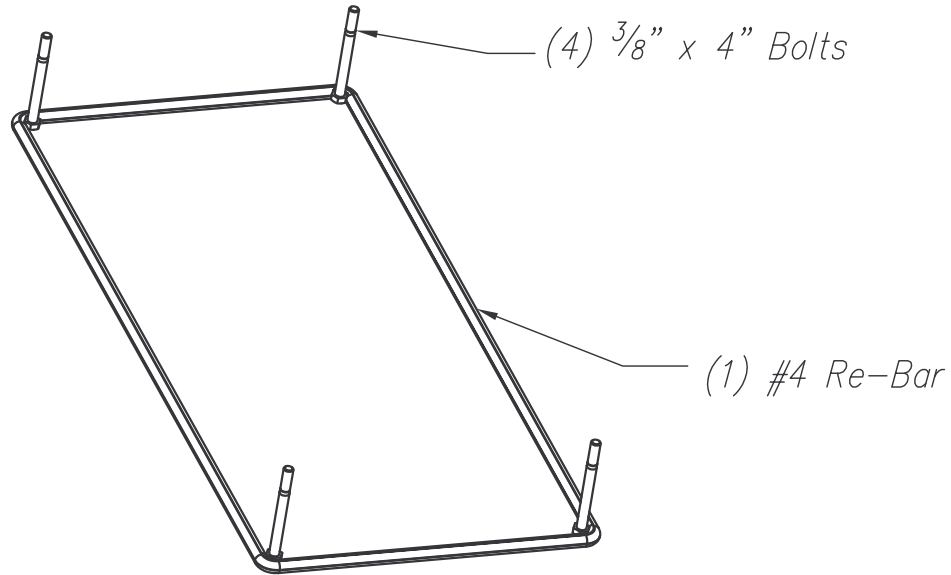

STANDARD EMBEDMENT for ENCLOSURES

Placer Waterworks, Inc.
1325 Furneaux Road
Plumas Lake, CA. 95961
(530) 742-9675

NOTE: Length & Width
will vary with the Size of
the Enclosure.