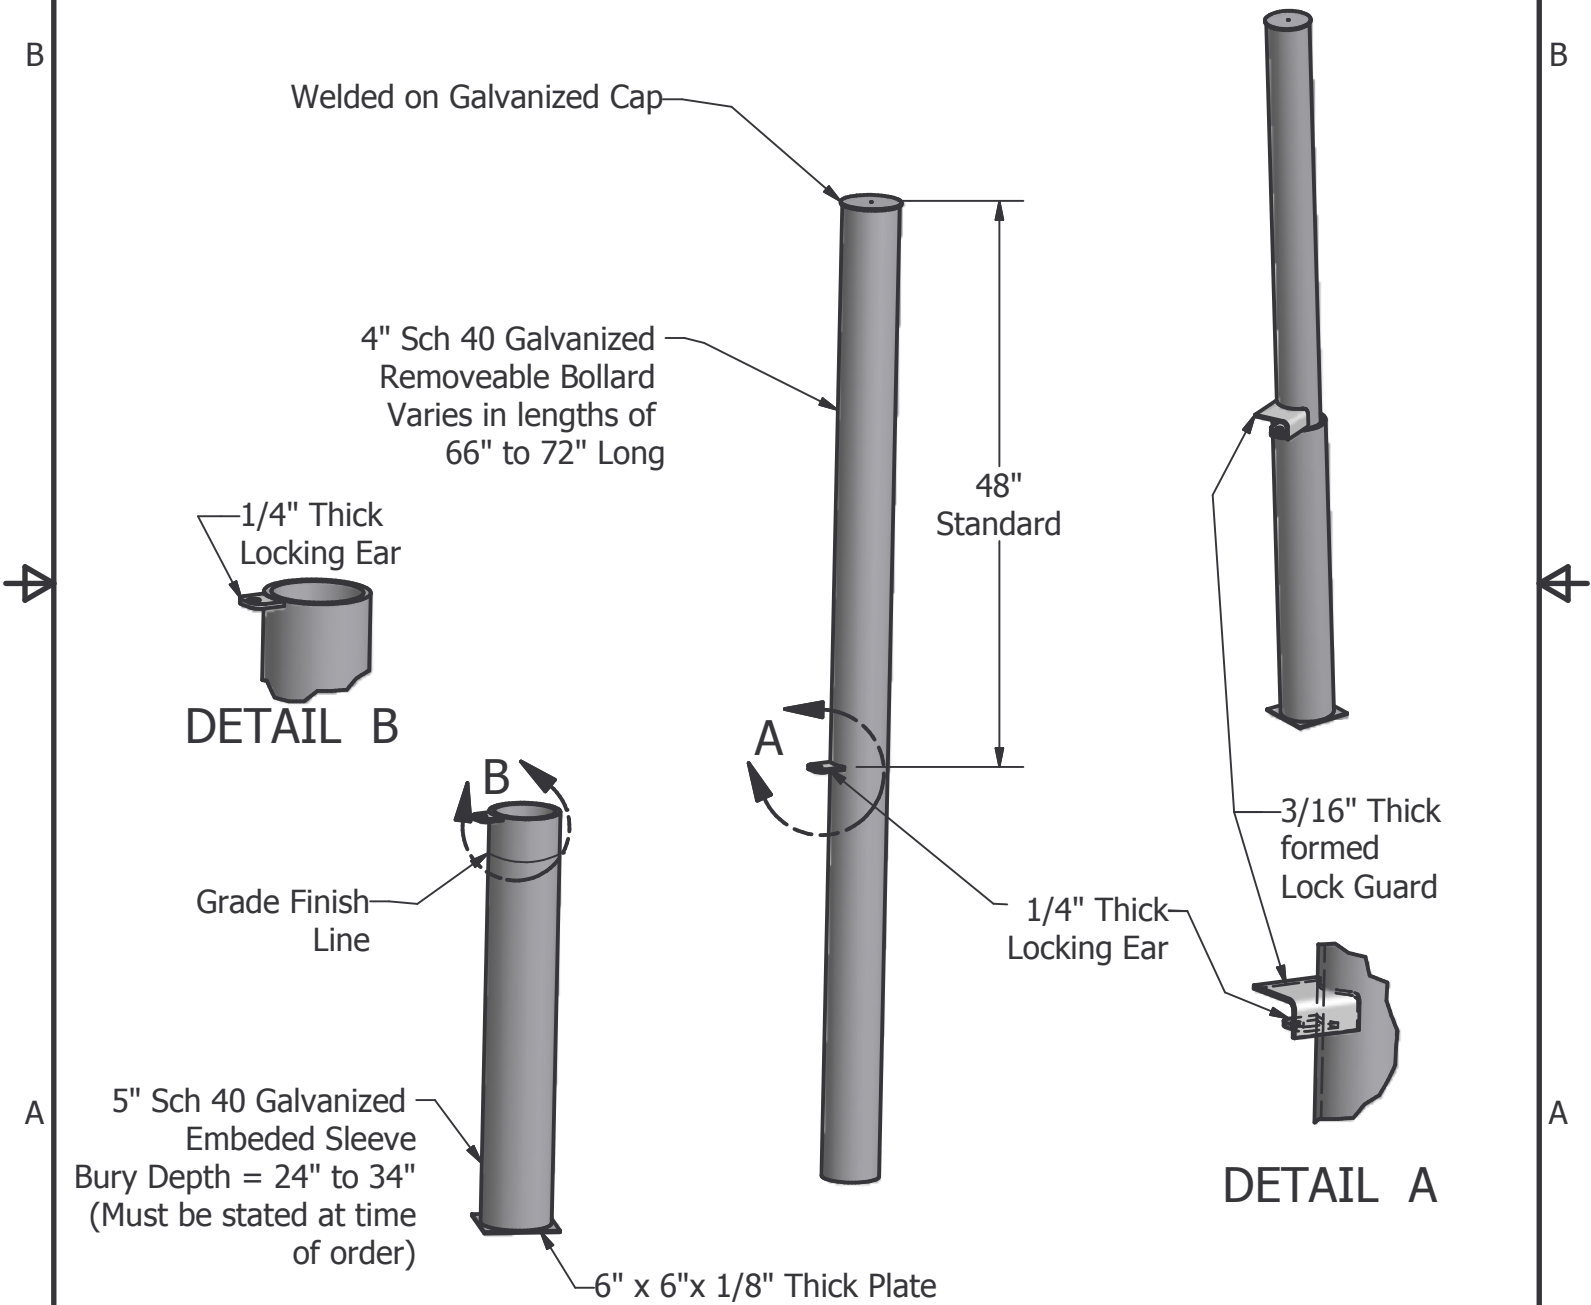

# LOCKABLE - REMOVEABLE BOLLARD

*Placer Waterworks Inc.*

1325 Furneaux Road  
 Plumas Lake, CA. 95961  
 (530) 742-9675

**NOTE:**

1. All Welding done per AWS Specifications.

This drawing must be signed and returned to Placer Waterworks Inc. when order is placed and before work is started.

6/25/2010

CAT#:Custom:BRL-LG