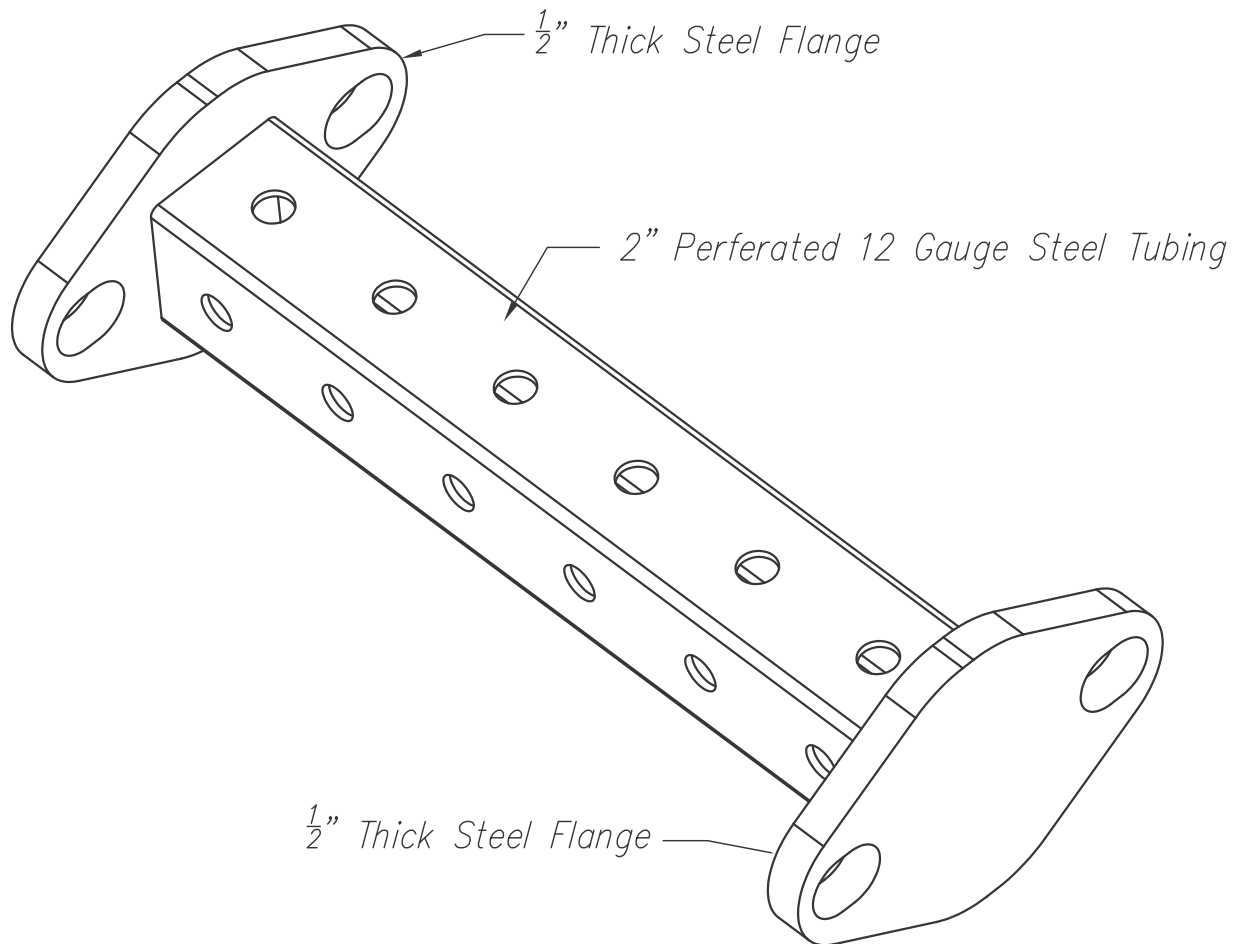

2" NO FLOW METER IDLER

*Placer Waterworks, Inc.
1325 Furneaux Road
Plumas Lake, CA. 95961
(530) 742-9675*

Painted "Safety Purple".

CAT# PW/MI-2 RW

3/1/07