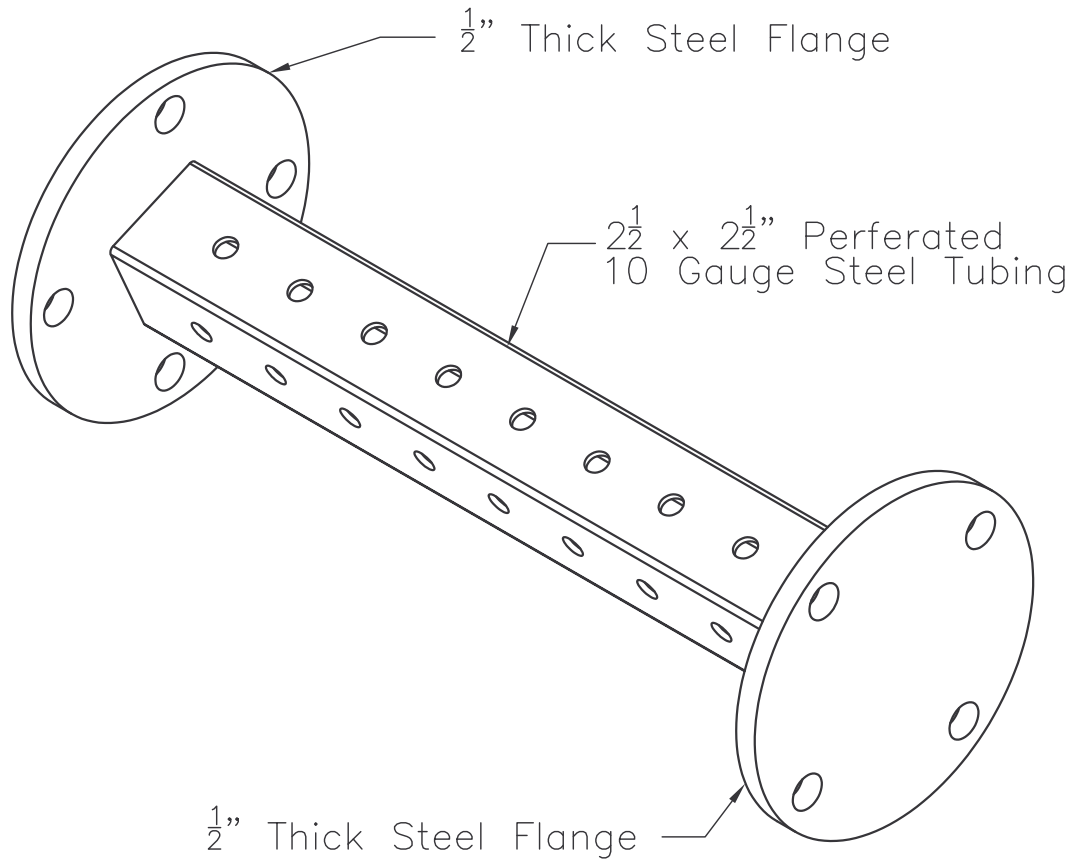

# 3" NO FLOW METER IDLER

*Placer Waterworks, Inc.  
1325 Furneaux Road  
Plumas Lake, CA. 95961  
(530) 742-9675*

Painted "Safety Purple"