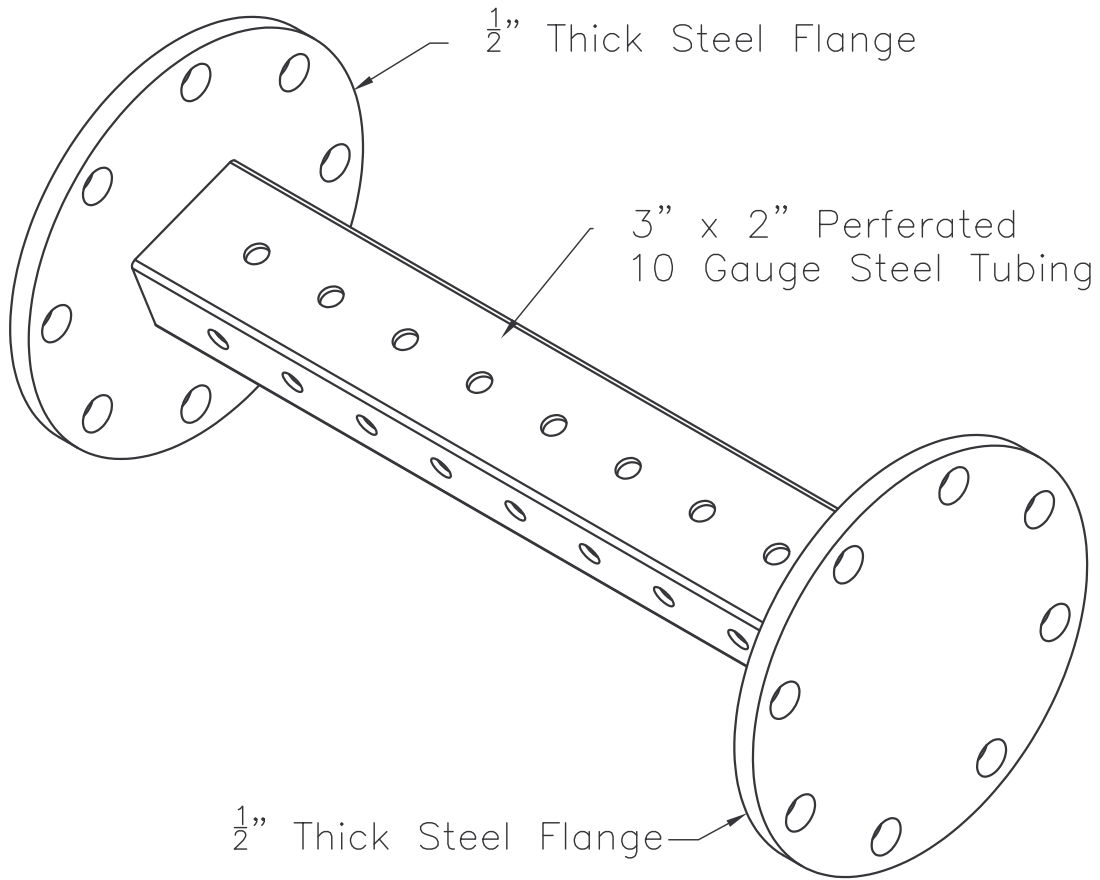

4" NO FLOW METER IDLER

*Placer Waterworks, Inc.
1325 Furneaux Road
Plumas Lake, CA. 95961
(530) 742-9675*

Painted "Safety Purple"