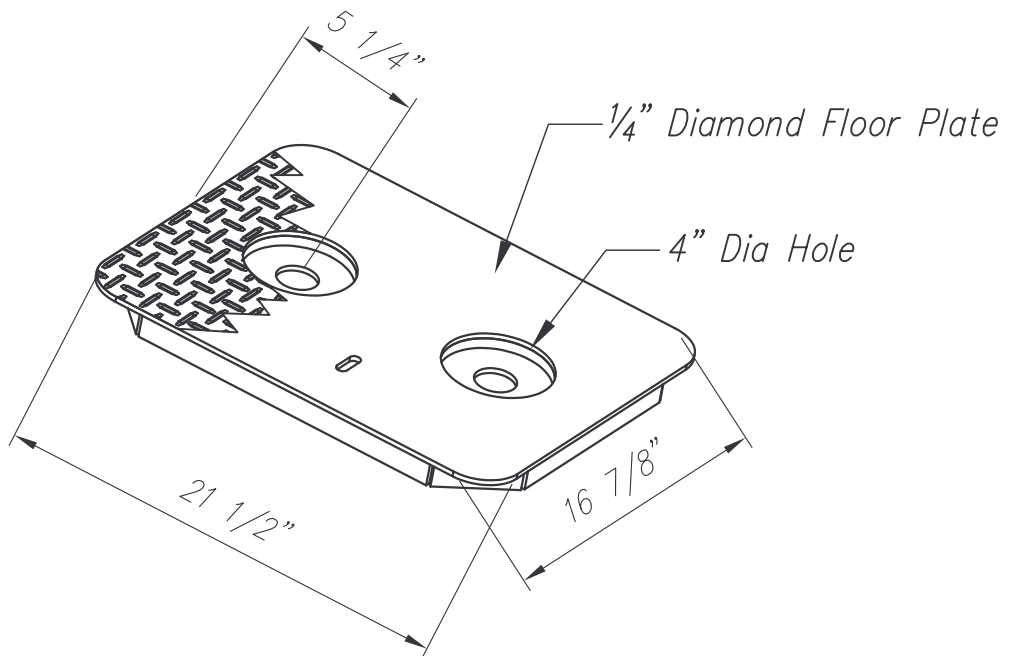

Traffic Rated Steel Cover

Placer Waterworks, Inc.
1325 Furneaux Road
Plumas Lake, CA. 95961
(530) 742-9675

CAT# PW/11.5-PR

12/14/04