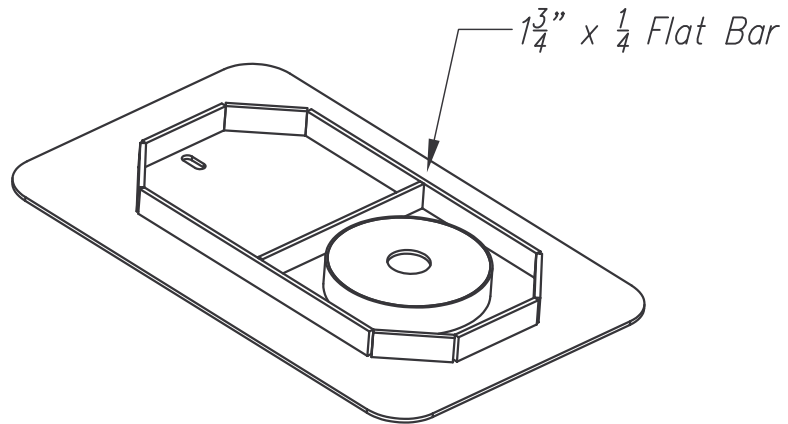

# Traffic Rated Steel Cover

Placer Waterworks, Inc.  
1325 Furneaux Road  
Plumas Lake, CA. 95961  
(530) 742-9675

CAT# PW/B16-RP

12/14/04