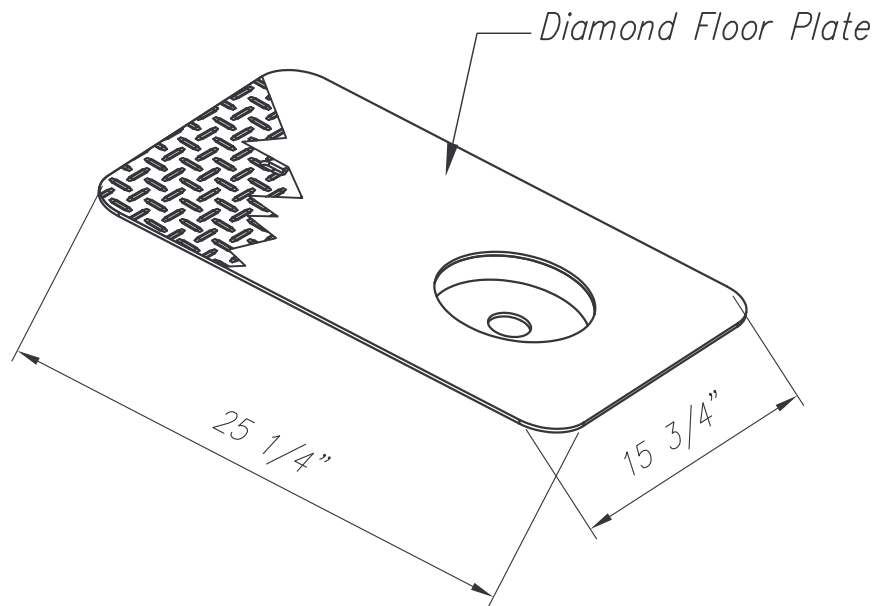

# Traffic Rated Steel Cover

Placer Waterworks, Inc.  
1325 Furneaux Road  
Plumas Lake, CA. 95961  
(530) 742-9675

CAT# PW/B16-RP

12/14/04