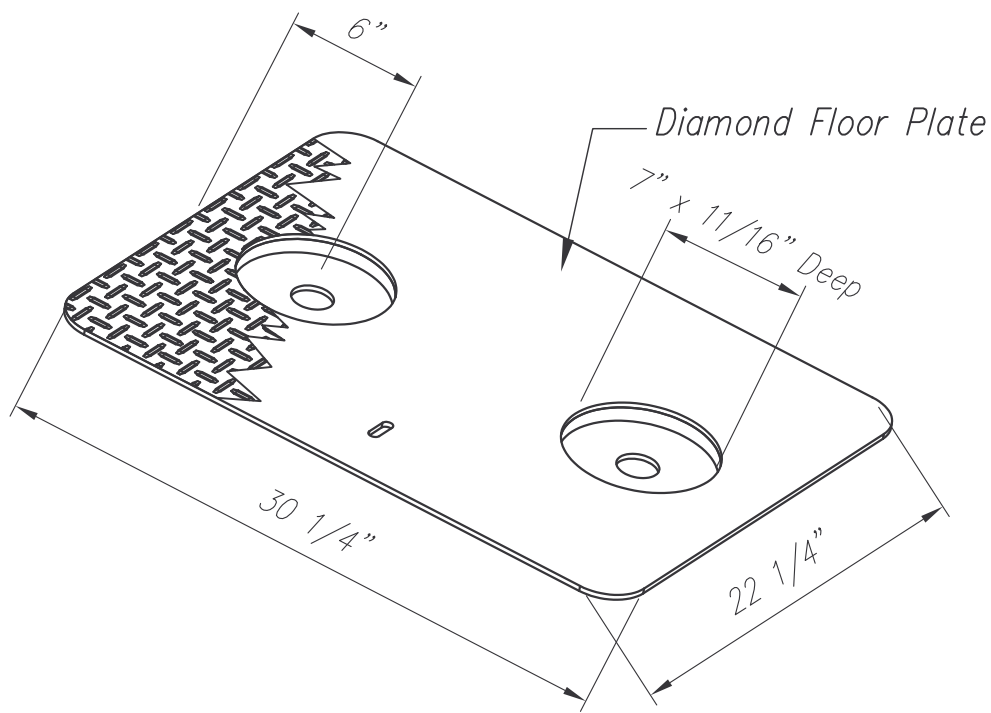

# Traffic Rated Steel Cover

Placer Waterworks, Inc.  
1325 Furneaux Road  
Plumas Lake, CA. 95961  
(530) 742-9675

CAT# PW/B36-RP

12/14/04