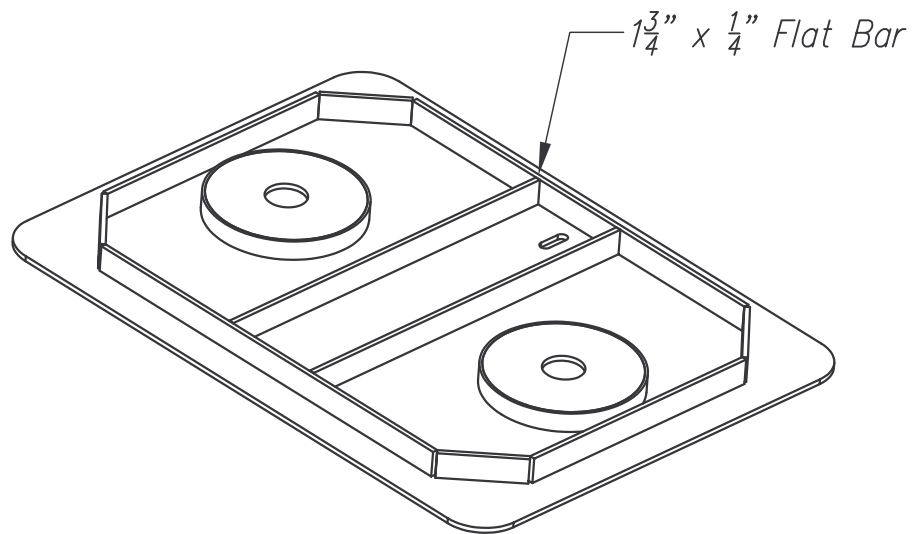

# Traffic Rated Steel Cover

Placer Waterworks, Inc.  
1325 Furneaux Road  
Plumas Lake, CA. 95961  
(530) 742-9675

CAT# PW/B36-RP

12/14/04