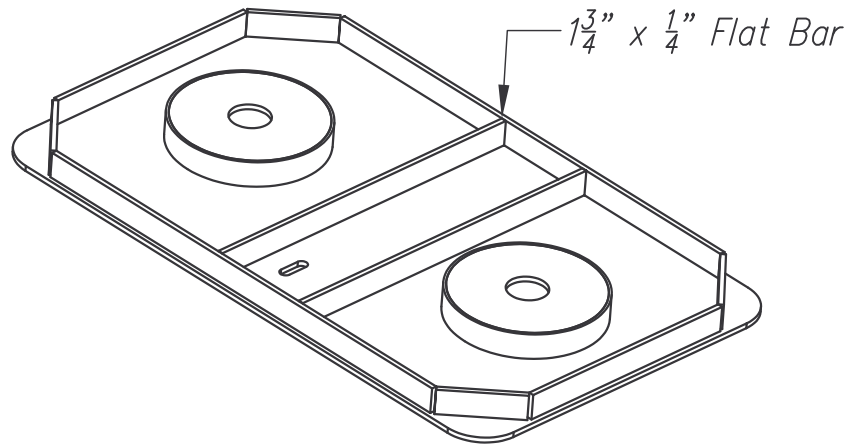

Traffic Rated Steel Cover

Placer Waterworks, Inc.
1325 Furneaux Road
Plumas Lake, CA. 95961
(530) 742-9675

CAT# PW/F36-RP

12/14/04