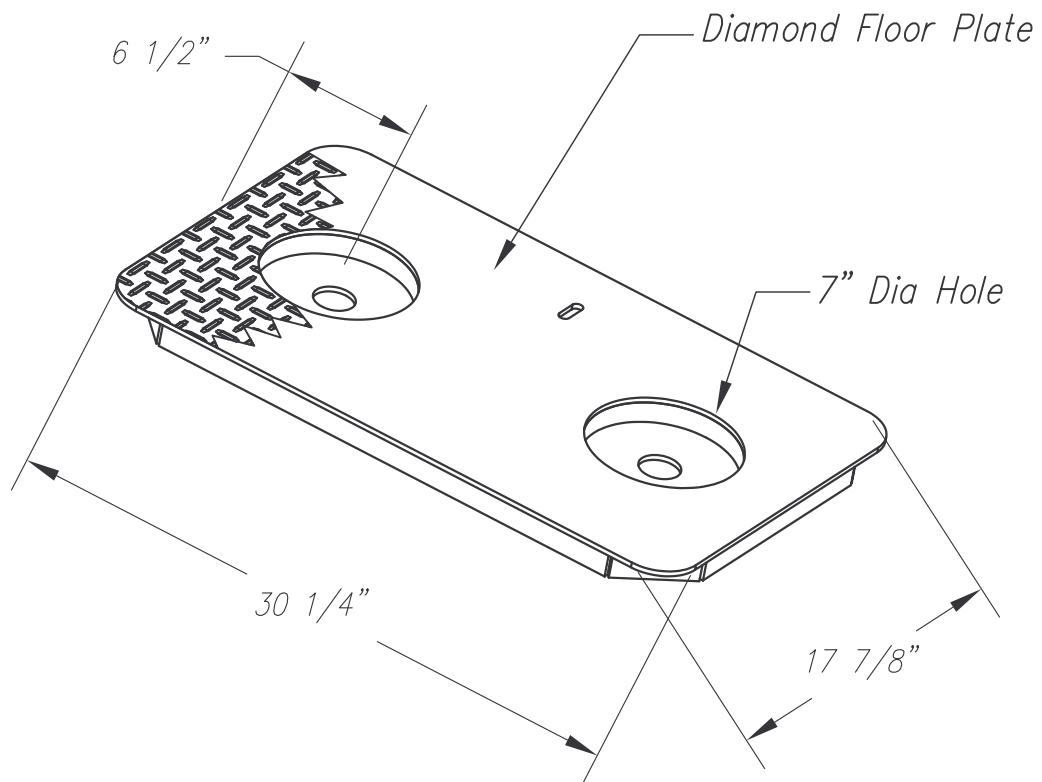

Traffic Rated Steel Cover

Placer Waterworks, Inc.
1325 Furneaux Road
Plumas Lake, CA. 95961
(530) 742-9675

CAT# PW/F36-RP

12/14/04