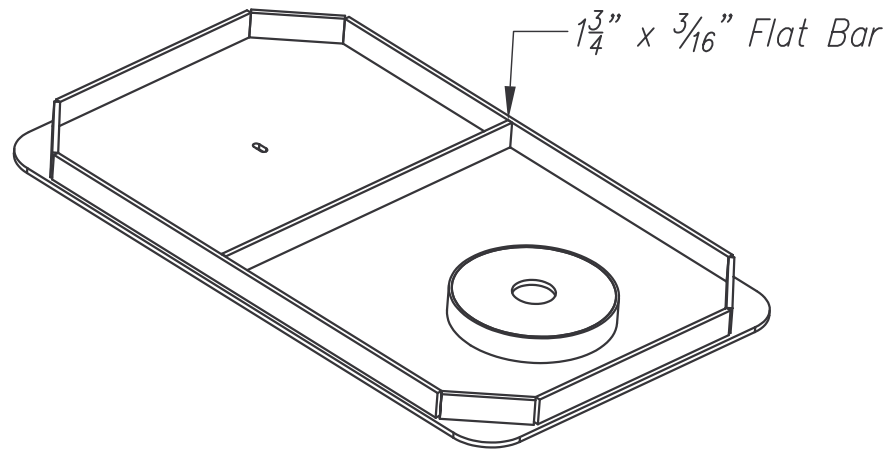

# F-36 Steel Cover w/Prob Hole

Placer Waterworks, Inc.  
1325 Furneaux Road  
Plumas Lake, CA. 95961  
(530) 742-9675

CAT# PW/F36-RP