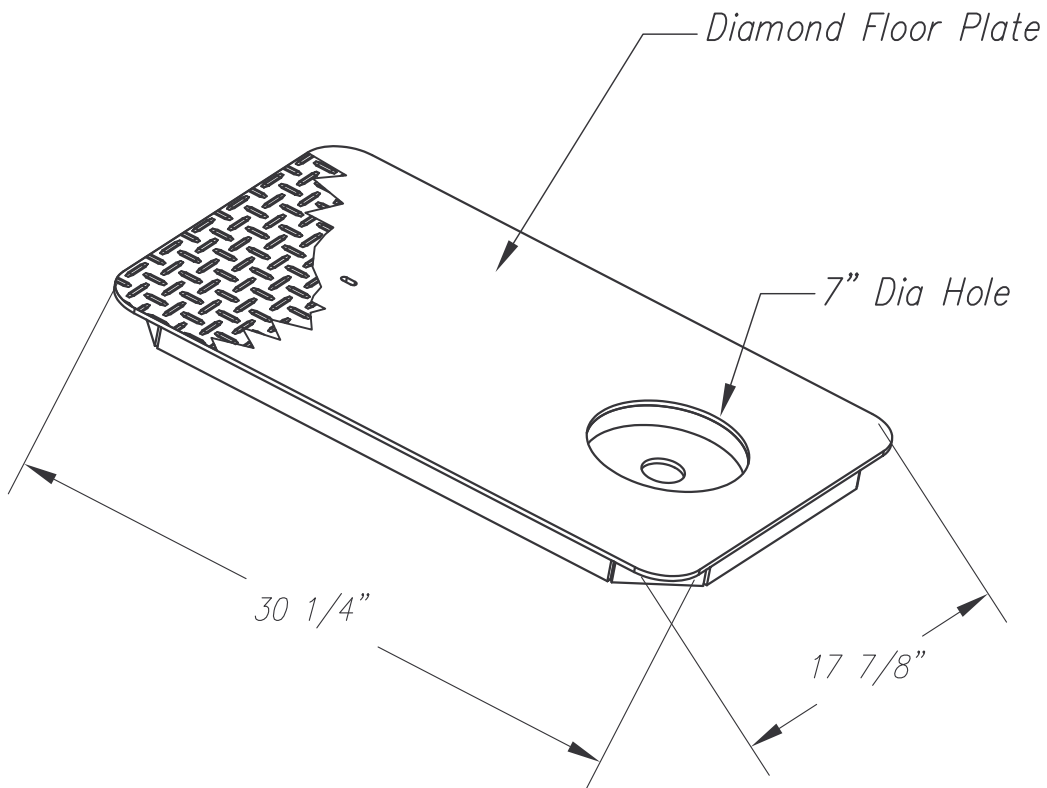

# F-36 Steel Cover w/Prob Hole

Placer Waterworks, Inc.  
1325 Furneaux Road  
Plumas Lake, CA. 95961  
(530) 742-9675

CAT# PW/F36-RP