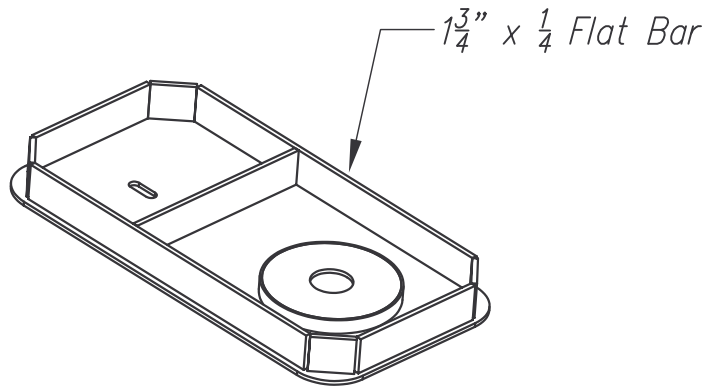

# Traffic Rated Steel Cover

Placer Waterworks, Inc.  
1325 Furneaux Road  
Plumas Lake, CA. 95961  
(530) 742-9675

CAT# PW/F16-RP

12/14/04