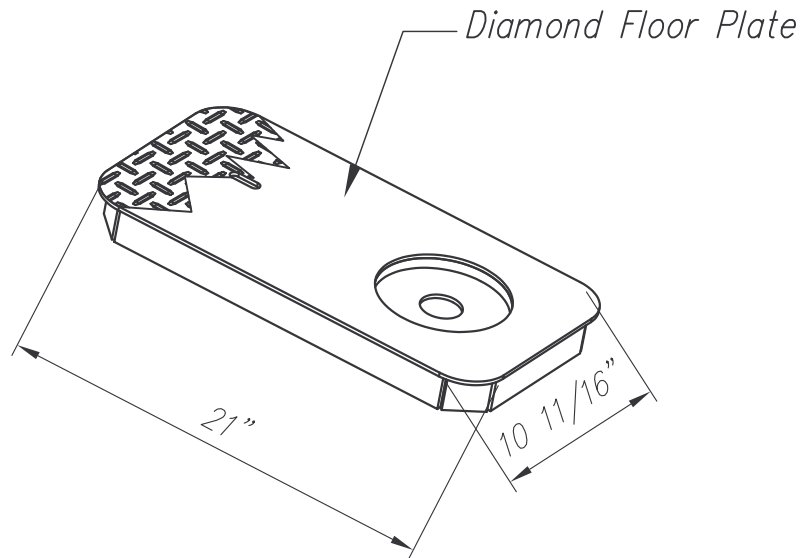

# Traffic Rated Steel Cover

Placer Waterworks, Inc.  
1325 Furneaux Road  
Plumas Lake, CA. 95961  
(530) 742-9675

CAT# PW/F16-RP

12/14/04