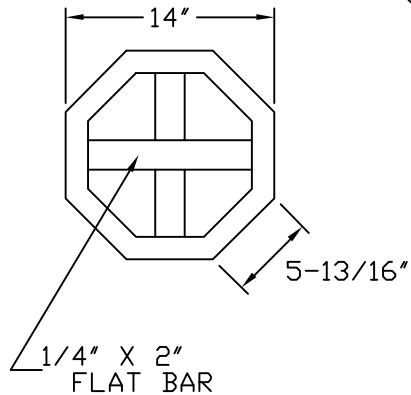

OPERATOR HAND WHEEL

Placer Waterworks, Inc.
1325 Furneaux Road
Plumas Lake, CA. 95961
(530) 742-9675

PW/OW-10

MADE WITH 1" X .120
WALL THICKNESS SQ. TUBING

PW/OW-12

PW/OW-14

MADE WITH 1-1/2" X .188
WALL THICKNESS SQ. TUBING