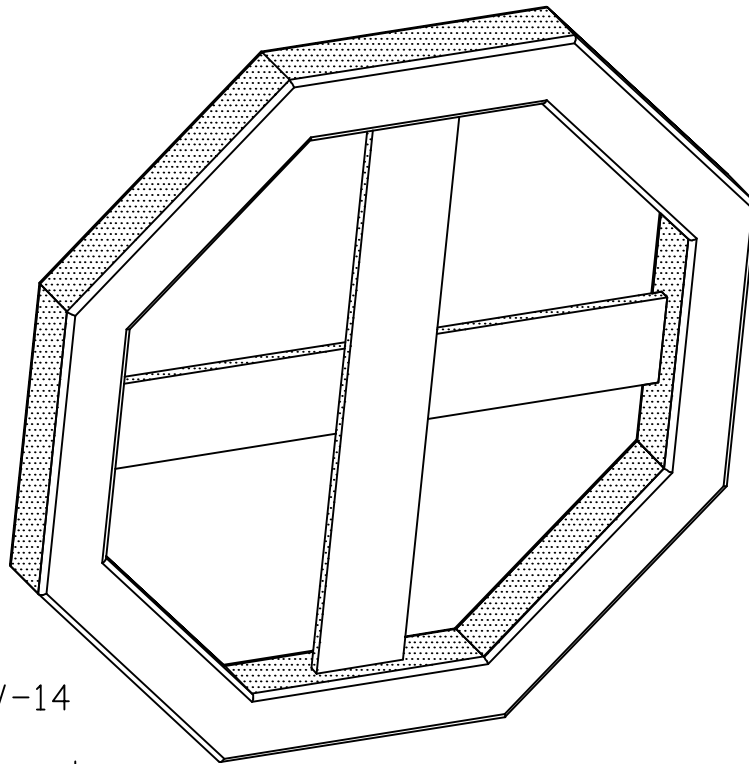

OPERATOR HAND WHEEL

Placer Waterworks, Inc.
1325 Furneaux Road
Plumas Lake, CA. 95961
(530) 742-9675

PW/OW-10

MADE WITH 1" X .120
WALL THICKNESS SQ. TUBING

PW/OW-12

PW/OW-14

MADE WITH 1-1/2" X .188
WALL THICKNESS SQ. TUBING