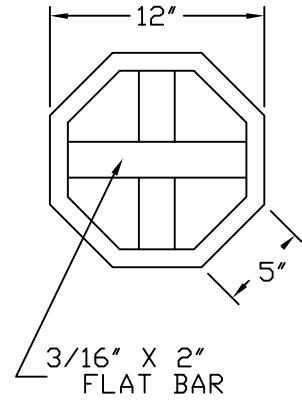

OPERATOR HAND WHEEL

Placer Waterworks, Inc.
1325 Furneaux Road
Plumas Lake, CA. 95961
(530) 742-9675

PW/OW-10

MADE WITH 1" X .120
WALL THICKNESS SQ. TUBING

PW/OW-12

PW/OW-14

MADE WITH 1-1/2" X .188
WALL THICKNESS SQ. TUBING