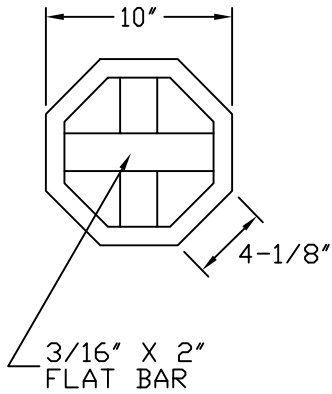

OPERATOR HAND WHEEL

Placer Waterworks, Inc.
1325 Furneaux Road
Plumas Lake, CA. 95961
(530) 742-9675

PW/OW-10

MADE WITH 1" X .120
WALL THICKNESS SQ. TUBING

PW/OW-12

PW/OW-14

MADE WITH 1-1/2" X .188
WALL THICKNESS SQ. TUBING