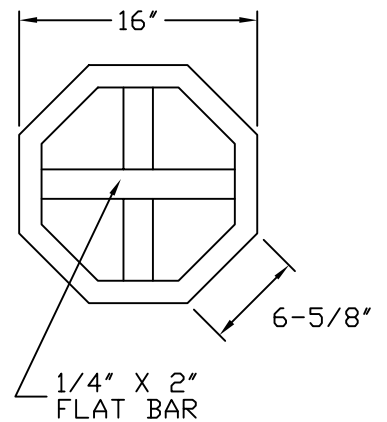

MADE WITH 1-1/2" X .188
WALL THICKNESS SQ. TUBING

PW/OW-16