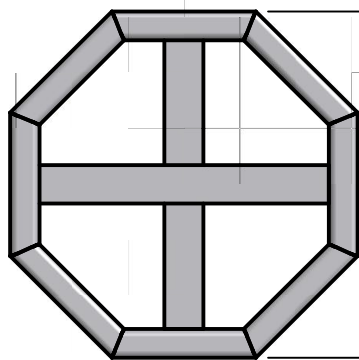

316 Stainless Steel Valve Extension w/Hand Wheel *Placer Waterworks Inc.*

1325 Furneaux Road
Plumas Lakes, CA. 95961
(530) 742-9675

CAT#:Custom:SS VS w/ 18" Hand Wheel

11/4/2008