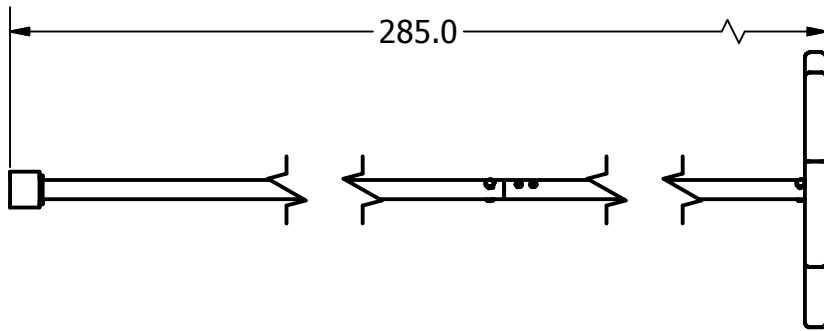

316 Stainless Steel Valve Extension w/Hand Wheel *Placer Waterworks Inc.*

1325 Furneaux Road
Plumas Lakes, CA. 95961
(530) 742-9675

CAT#:Custom:SS VS w/ 18" Hand Wheel

11/4/2008