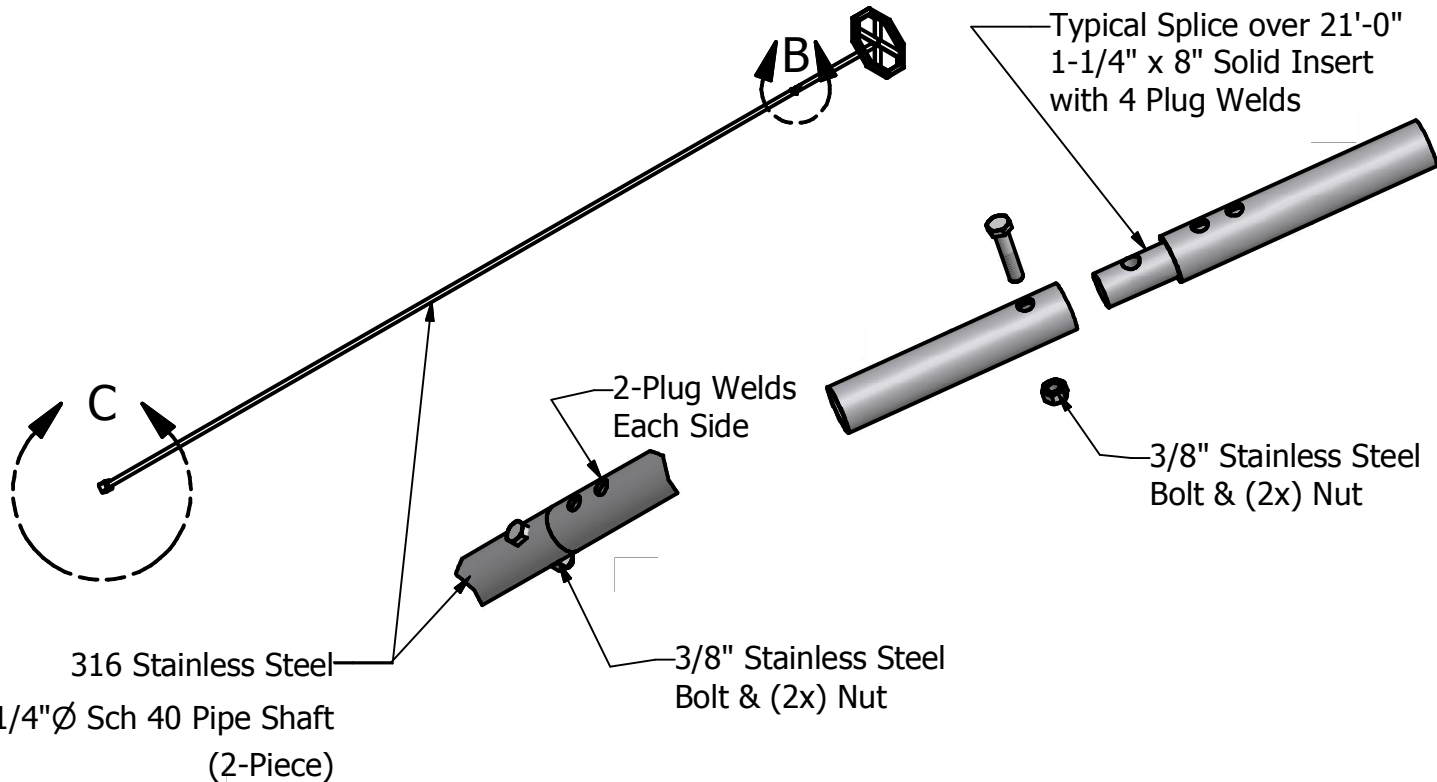

316 Stainless Steel Valve Extension w/Hand Wheel *Placer Waterworks Inc.*

1325 Furneaux Road
Plumas Lakes, CA. 95961
(530) 742-9675

CAT#:Custom:SS VS w/ 18" Hand Wheel

11/4/2008