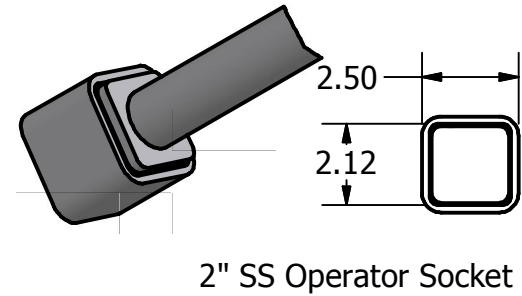

316 Stainless Steel Valve Extension w/Hand Wheel *Placer Waterworks Inc.*

1325 Furneaux Road
Plumas Lakes, CA. 95961
(530) 742-9675

CAT#:Custom:SS VS w/ 18" Hand Wheel

11/4/2008